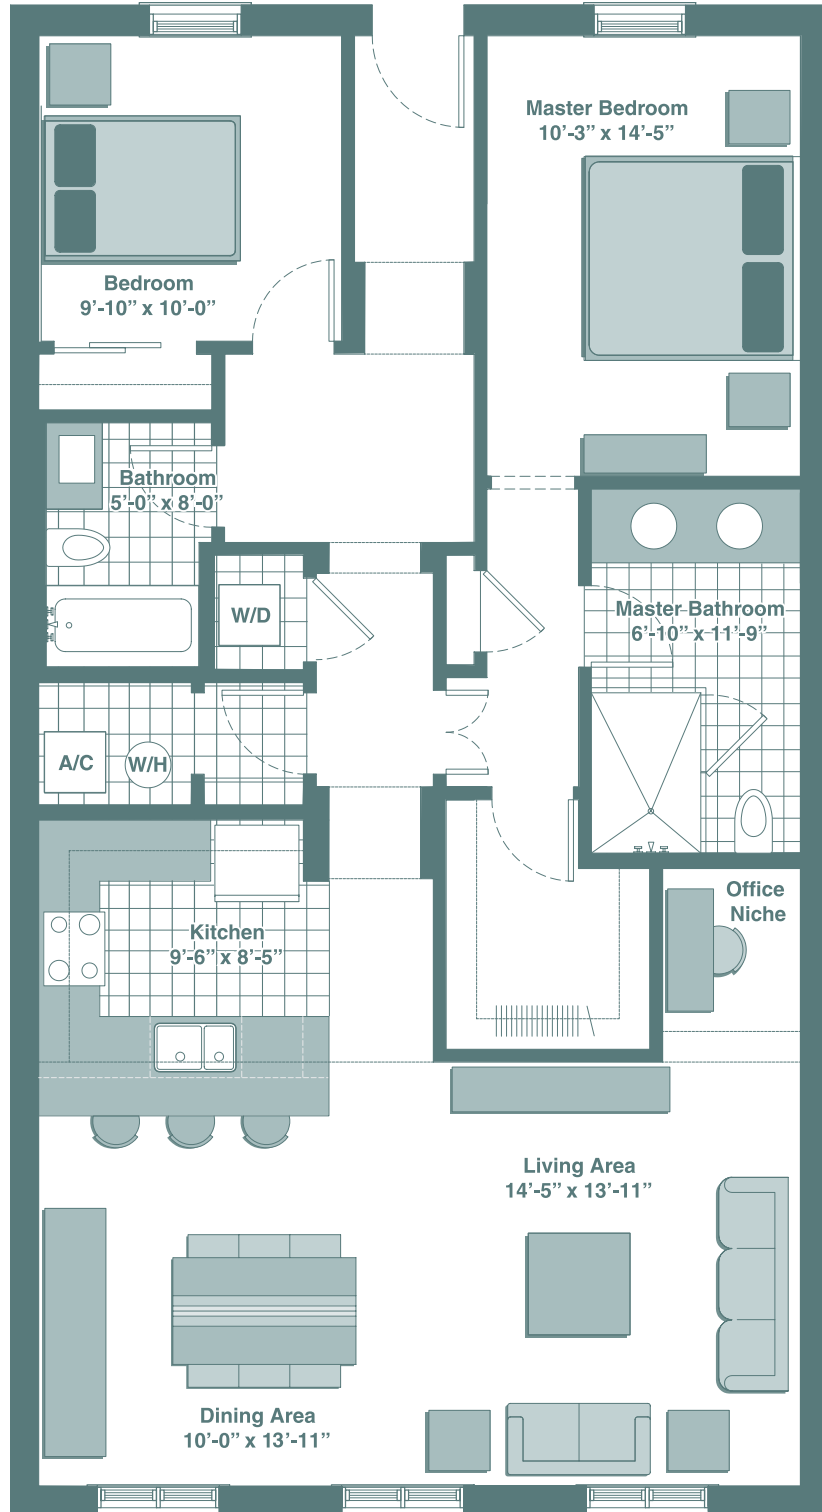

BRECCIA

2 BEDROOM / COMPUTER NICHE / 2 BATH

520 N. Orange Avenue, Sarasota, Florida 34236
941-365-4047 | CitrusSquare.com

Unit dimensions and balconies may vary depending on location within the building. See plat and condominium documents for specific unit measurements and balcony locations/dimensions. Living, dining and bedroom ceilings in most units are 10 feet. See plans and specifications for ceiling heights throughout each unit.