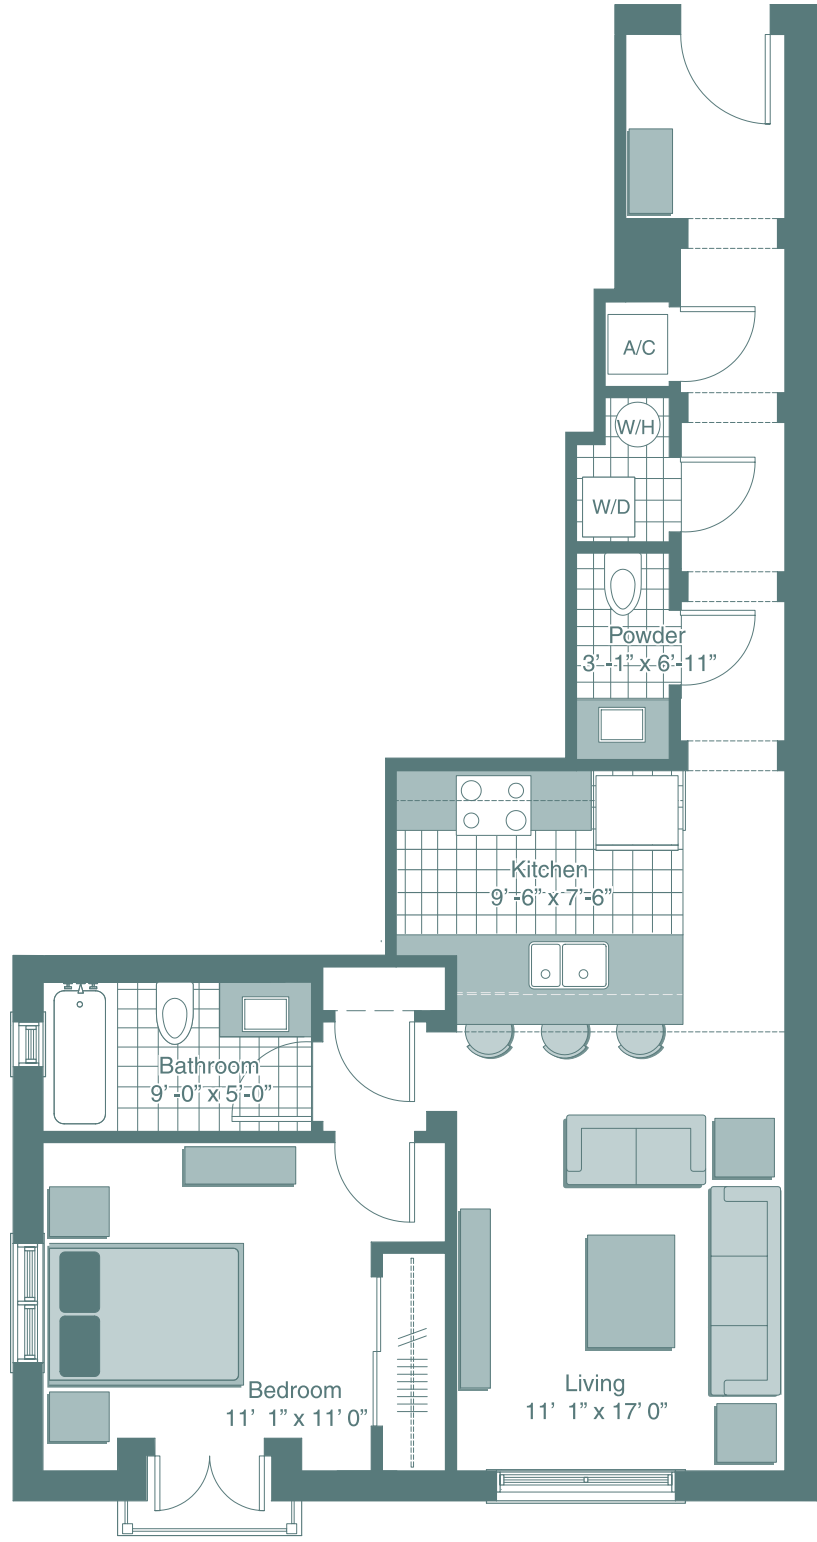

EMERALD

1 BEDROOM / 1.5 BATH

520 N. Orange Avenue, Sarasota, Florida 34236
941-365-4047 | CitrusSquare.com

Unit dimensions and balconies may vary depending on location within the building. See plat and condominium documents for specific unit measurements and balcony locations/dimensions. Living, dining and bedroom ceilings in most units are 10 feet. See plans and specifications for ceiling heights throughout each unit.